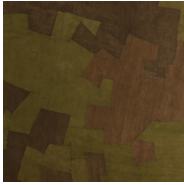

GREEN BROWN BARK / 3002

Collection Bark Cloth

Story behind the collection

A 100% pure natural product respecting the principles of fair trade.

Technical specifications

Reference	<u>pan. 092</u>
Product category	Couture
Composition	Natural wallcovering on non-woven backing
Description	Random, hand-sewn patchwork of natural Bark Cloth on non-woven backing (sold in panels)
Dimensions	Panels: width \pm 130 cm (51.18"), height \pm 310 cm (3.39 yds)
Pattern repeat	Straight match 0 cm (0.00")
Remark	Each panel is a unique, handmade item. The patchwork is totally random and will vary from panel to panel
Adhesive	Arte Clearpro or a good quality dispersion adhesive
How to paste	Paste the wall
Light resistance	Moderate lightfastness
How to remove	Strippable
Fire retardant EU	B-s1, d0
Fire retardant US	Class A
Maintenance	Spongeable during hanging (dab away damp glue)

Colourways (18)

pan. 086

pan. 087

pan. 090

pan. 091

pan. 092

pan. 093

pan. 094